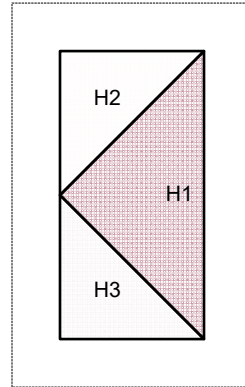

## April Block of the Month

The April Block of the Month is the classic Sawtooth Star, with three alternate versions for the center square. Block sizes provided are 4 inch, 6 inch and 8 inch.

April

Alt 1

# BOM 2026 - April Alt 2 - 6 inch

BOM 2026 - April Alt 2 - 8 inch - page 1

# BOM 2026 - April Alt 3 - 4 inch

BOM 2026 - April Alt 3 - 6 inch - page 1

BOM 2026 - April Alt 3 - 8 inch - page 1

**BOM 2026 - April Alt 3 - 8 inch - page 2**