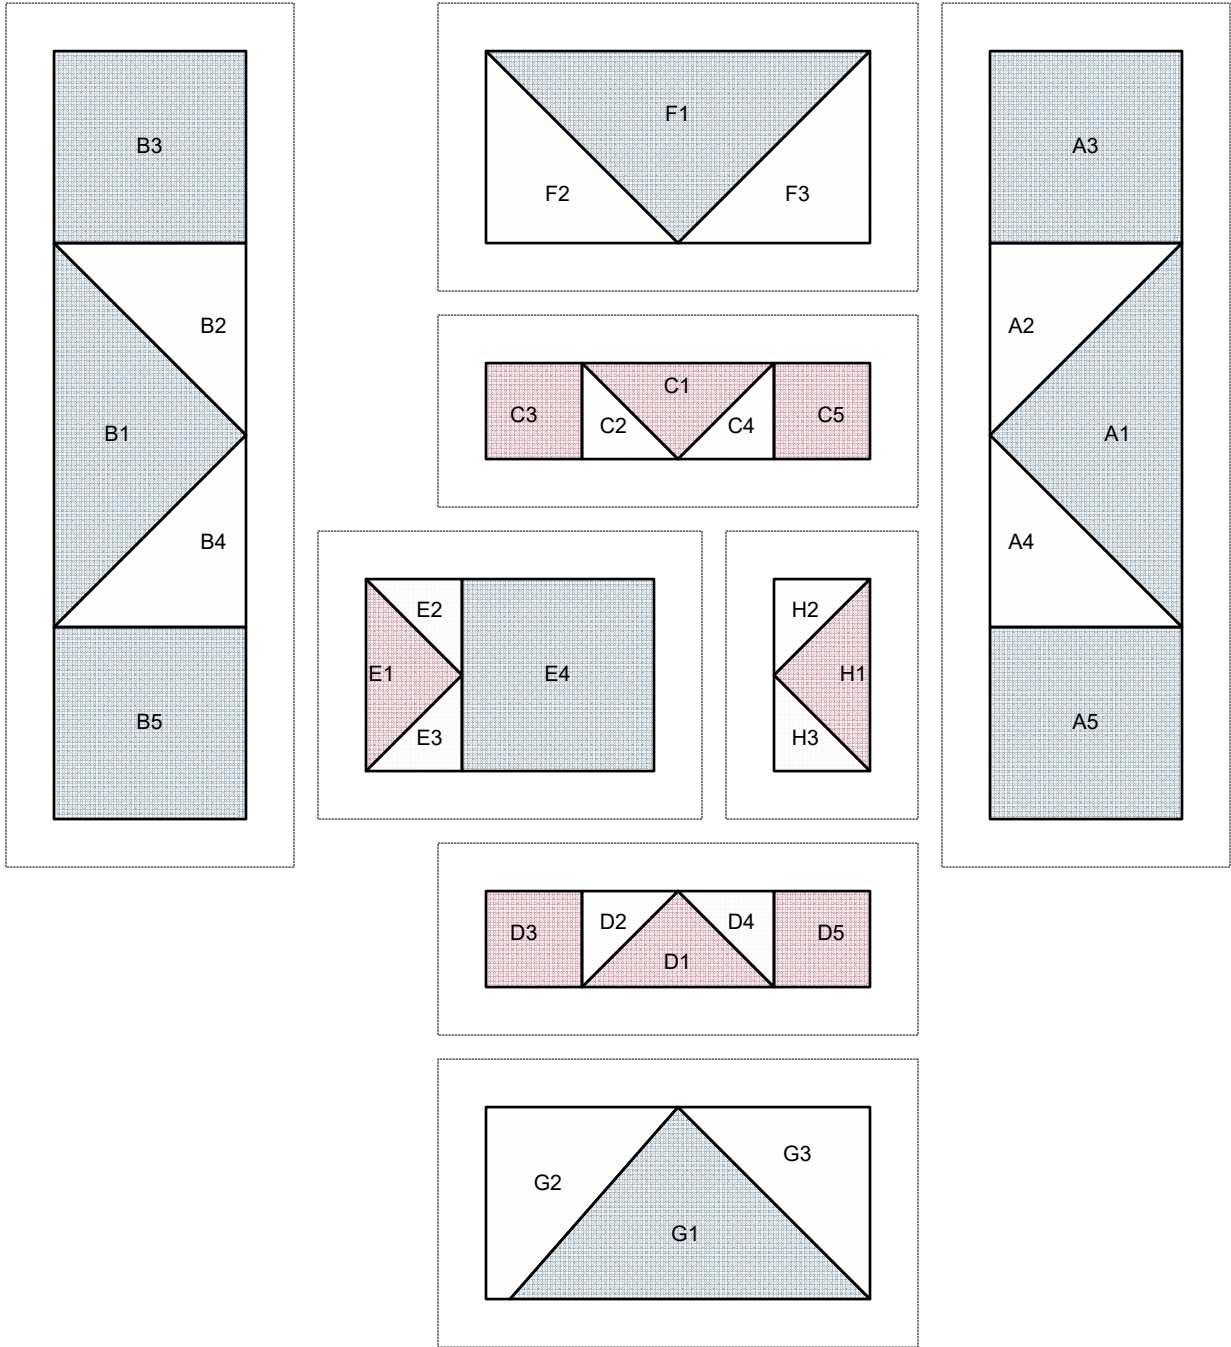

## April Block of the Month

The April Block of the Month is the classic Sawtooth Star, with three alternate versions for the center square. Block sizes provided are 4 inch, 6 inch and 8 inch.

April

Alt 1

Alt 2

Alt 3

# BOM 2026 - April Alt 2 - 6 inch

BOM 2026 - April Alt 2 - 8 inch - page 1

# BOM 2026 - April Alt 3 - 4 inch

BOM 2026 - April Alt 3 - 6 inch - page 1

BOM 2026 - April Alt 3 - 8 inch - page 1

**BOM 2026 - April Alt 3 - 8 inch - page 2**