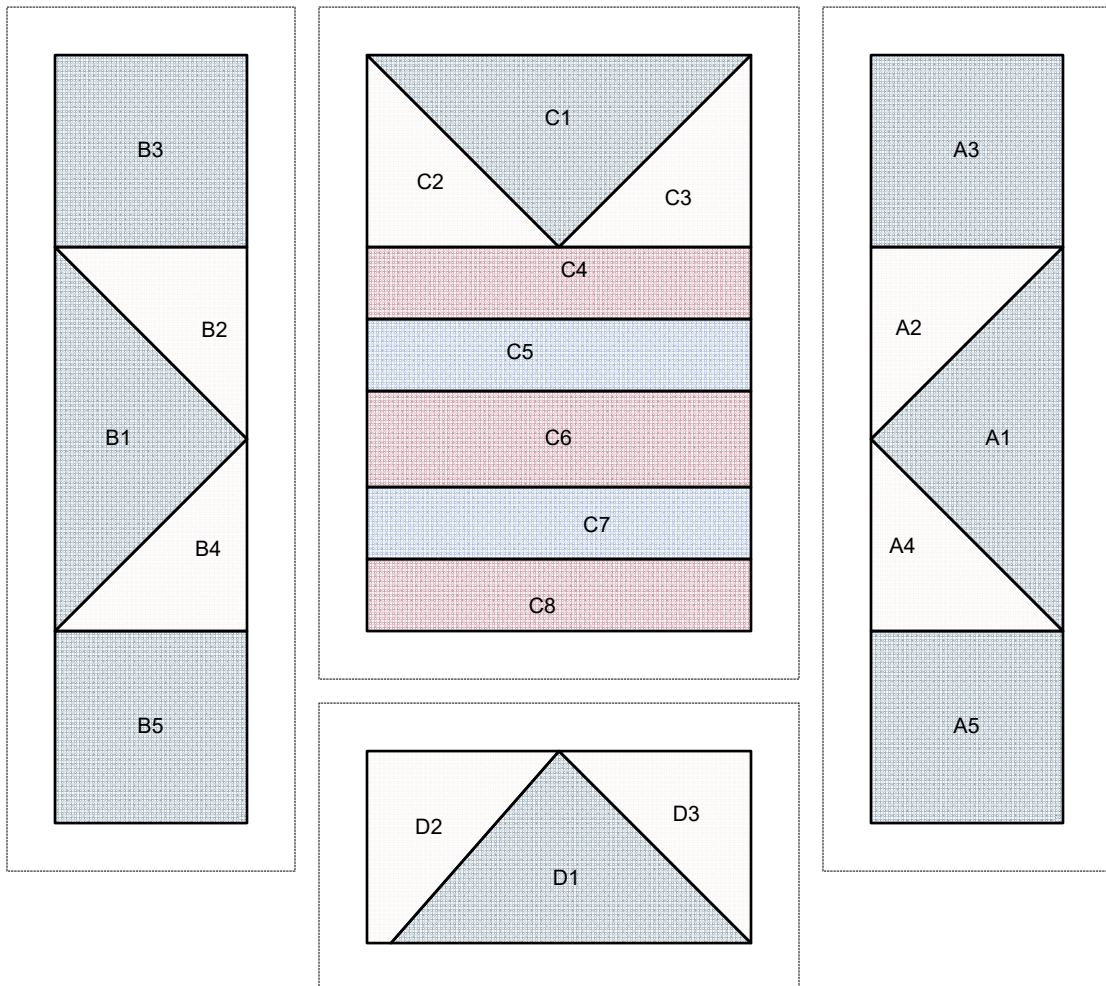

BOM 2026 - April Alt 2 - 4 inch