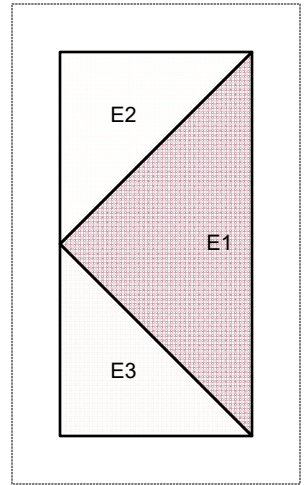

## April Block of the Month

The April Block of the Month is the classic Sawtooth Star, with three alternate versions for the center square. Block sizes provided are 4 inch, 6 inch and 8 inch.

April

Alt 1

# BOM 2026 - April Alt 2 - 6 inch

BOM 2026 - April Alt 2 - 8 inch - page 1

# BOM 2026 - April Alt 3 - 4 inch

BOM 2026 - April Alt 3 - 6 inch - page 1

BOM 2026 - April Alt 3 - 8 inch - page 1

**BOM 2026 - April Alt 3 - 8 inch - page 2**