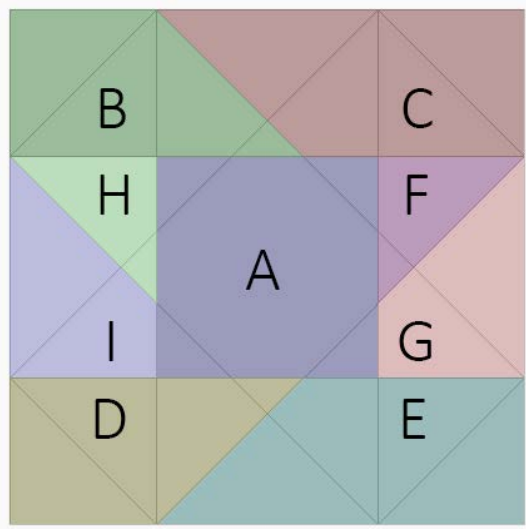

This is the June block, the last of the 2026 Stars and Stripes blocks. Below is a diagram of how the sections come together. The following pages contain the patterns for 4, 6 and 8 inch blocks.

BOM 2026 - June - 4 inch